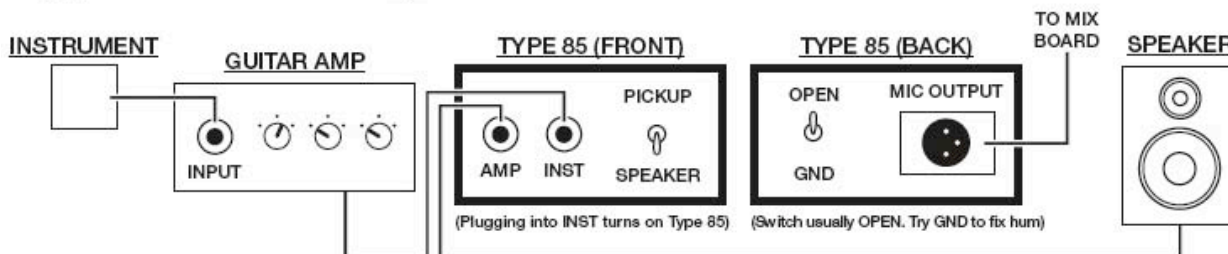

Typical Lead Guitar Setup

SHURE®
LEGENDARY
PERFORMANCE™

www.shure.com

United States:
Shure Incorporated
5800 West Touhy Avenue
Niles, IL 60714-4608 USA

Phone: 847-600-2000
Fax: 847-600-1212
Email: info@shure.com

Europe, Middle East, Africa:
Shure Europe GmbH
Wannenäckerstr. 28,
74078 Heilbronn, Germany

Phone: 49-7131-72140
Fax: 49-7131-721414
Email: info@shure.de

Asia, Pacific:
Shure Asia Limited
3/F, Citicorp Centre
18 Whitfield Road
Causeway Bay, Hong Kong

Phone: 852-2893-4290
Fax: 852-2893-4055
Email: info@shure.com.hk

**Canada, Latin America,
Caribbean:**
Shure Incorporated
5800 West Touhy Avenue
Niles, IL 60714-4608 USA

Phone: 847-600-2000
Fax: 847-600-6446
Email: international@shure.com

©2008 Shure Incorporated