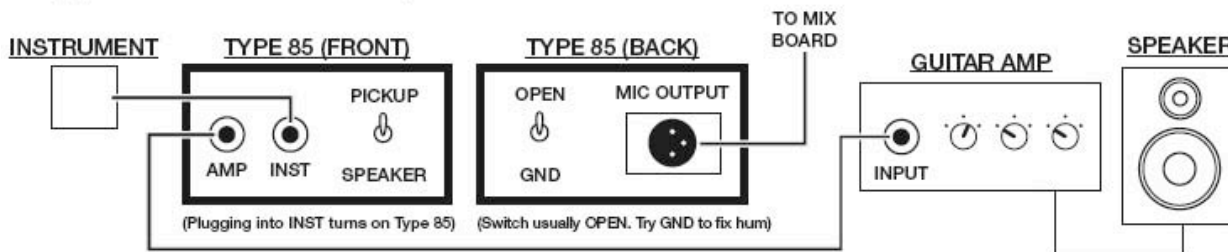

Type 85 Active Direct Box

Overview

Sleek, compact, and virtually indestructible, the Type 85 Direct Box delivers the purest signal from instrument to console with no added distortion or loss of dynamic range.

Specifications (subject to change)

Frequency Response	20 Hz - 20 kHz +/- 1 dB
Noise (shorted input)	.63 µV RMS (-122 dBu) BW = 20 kHz
Power Requirements	9 V battery or .4 mA @ 48 V Phantom
Input Protection	220 V RMS and 20,000 V static discharges
Voltage Gain	-10 dB in Pickup mode -46 dB in Speaker mode
RF Filtering	250 kHz Low Pass on input 30 kHz Low Pass on output
Distortion	.018% THD @ 1 kHz and 1 V P-P in .08% IMD 10 kHz/60 Hz 1 V P-P in
Input Resistance	10 MOhms in Pickup mode (10 times the input resistance of a typical guitar amplifier.)
Input Capacitance	160 picofarad, equal to two feet of low-capacitance guitar cable.
Dimensions	1.75 in x 3 in x 5 in (45 mm x 77 mm x 127 mm)
Weight	18.5 oz (.52 kg)

Typical Bass Guitar Setup