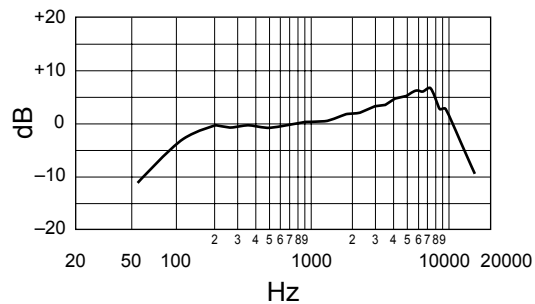

SHURE®

LEGENDARY
PERFORMANCE™

www.shure.com

©2015 Shure Incorporated