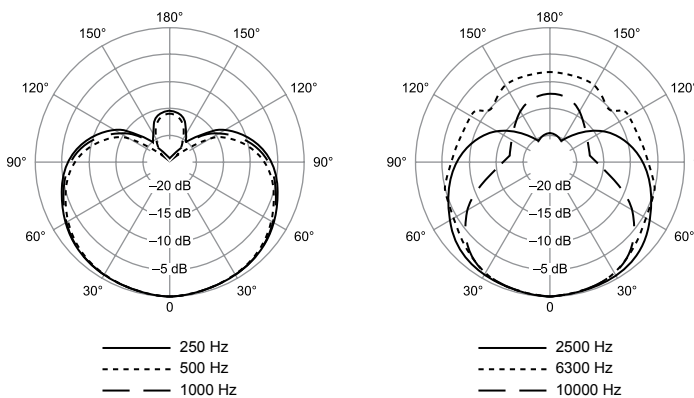

Polar pattern

Frequency response