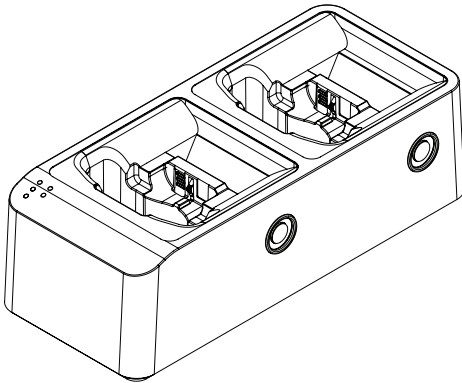

- Charging for any combination of up to 2 supported batteries, or transmitters using Shure rechargeable batteries
- Connect up to 4 of any combination of SBC220 and SBC240 chargers together to share power and network connections and save space
- LEDs indicate charge status and battery errors
- Storage mode to prepare batteries for long-term storage
- Network-enabled for remote monitoring
- Reset button restores charger to factory settings

Product Specifications

Compatible Batteries	Up to 2 SB900/SB900A
Compatible Transmitters	Up to 2 ULXD1, ULXD2, QLXD1, QLXD2, AD1 or AD2
Charge Current	0.75 A maximum
Charge Time	1 hour = 50% charged; 3 hours = 100% charged
External Power Supply	PS60
Power Requirement	15 V, 4 A maximum
Housing	Molded Plastic
Dimensions	66.31 mm x 88.74 mm x 210.82 mm (2.61 in. x 3.49 in. x 8.30 in.) H x W x D
Weight	0.45 kg (1 lb) without batteries
Operating Temperature Range	0 °C (32 °F) to 45 °C (113 °F) <i>Note: Battery characteristics may limit this range.</i>
Storage Temperature Range	-29 °C (-20 °F) to 74 °C (165 °F)
Network Interface	10/100 Mbps Ethernet
Network Addressing Capability	DHCP or Manual IP address

Available Models

SBC220	Networked Docking Charger

Furnished Accessories

PS60	Power Supply

SBC220
Networked Docking Charger

SHURE®

LEGENDARY
PERFORMANCE™

www.shure.com

©2018 Shure Incorporated