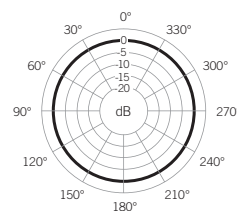

1 kHz Polar Response