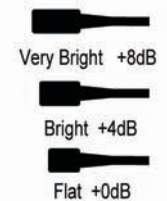

How Caps Change Frequency Response

1 kHz Polar Response

Cap Options

SHURE[®]

LEGENDARY
PERFORMANCE™

www.shure.com

WCE6 Directional Earset Microphone

Overview