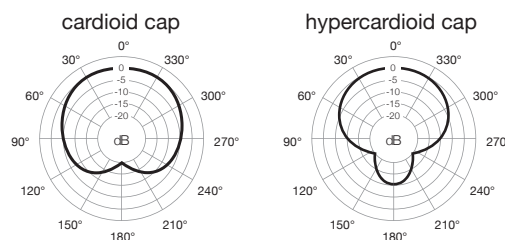

1 kHz Polar Response

Cap Options

SHURE®

LEGENDARY
PERFORMANCE™

www.shure.com