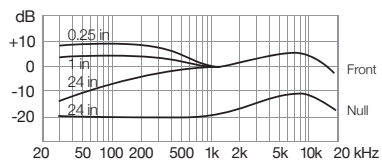

Frequency Response