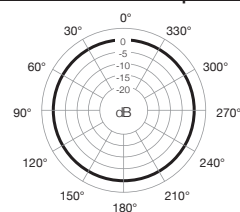

How Caps Change Frequency Response

1 kHz Polar Response

Cap Options

SHURE[®]

LEGENDARY
PERFORMANCE™

www.shure.com

WCE6 Directional Earset Microphone

Overview