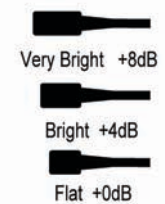

Cap Options

SHURE®
LEGENDARY
PERFORMANCE™

www.shure.com