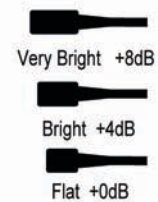

Cap Options

SHURE®

LEGENDARY
PERFORMANCE™

www.shure.com