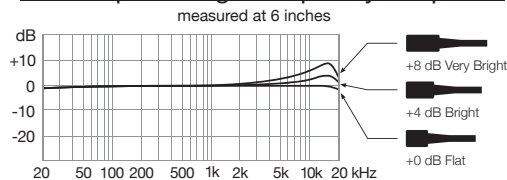

How Caps Change Frequency Response