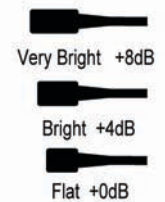

Cap Options

SHURE®

LEGENDARY
PERFORMANCE™

www.shure.com