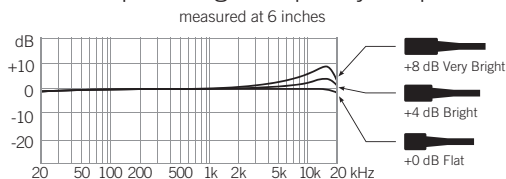

How Caps Change Frequency Response