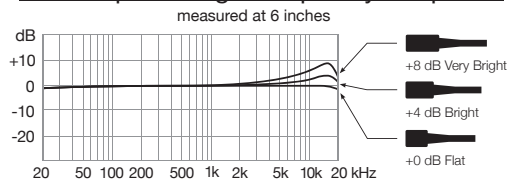

How Caps Change Frequency Response