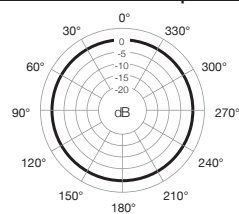

How Caps Change Frequency Response

1 kHz Polar Response

Cap Options

SHURE[®]

LEGENDARY
PERFORMANCE™

www.shure.com

WCB6 Omnidirectional Micro-Lavalier Microphone

Overview