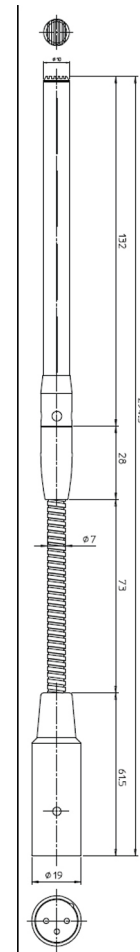

Specifications

Electrical

Transducer type	Permanently polarized condenser
Polar pattern	Hypercardioid
Frequency response	30 Hz - 20 kHz
Sensitivity	-35 dB (17.7 mV), 1 V at 1 Pa
Maximum input sound level	133 dB SPL, 1 kHz at 1% THD
Impedance	250 ohms
Signal-to-noise ratio	70 dB, 1 kHz at 1 Pa
Dynamic range	109 dB, 1 kHz at maximum SPL

Connectors

Connector type	3-pin male XLR

Mechanical

Dimensions (length)	294.5 mm
Weight	108 g
Color	Black

Certifications

The DCS 6000 system conforms to IEC 60914 standard.

How To Order

Microphone unit

Shotgun microphone with LED indicator
(incl. foam wind screen) **GM 6628**

DRAWING

SHURE®
LEGENDARY
PERFORMANCE™

United States, Canada,
Latin America, Caribbean:
Shure Incorporated
5800 West Touhy Avenue
Niles, IL 60714-4608 USA

Phone: +1 847-600-2000
Fax: +1 847-600-1212 (USA)
Fax: +1 847-600-6446
Email: info@shure.com
www.shure.com

Europe, Middle East, Africa:
Shure Europe GmbH
Jakob-Dieffenbacher-Str. 12,
75031 Eppingen, Germany

Phone: +49-7262-92490
Fax: +49-7262-9249114
Email: info@shure.de
www.shure.eu

Asia, Pacific:
Shure Asia Limited
22/F, 625 King's Road
North Point, Island East
Hong Kong

Phone: +852-2893-4290
Fax: +852-2893-4055
Email: info@shure.com.hk
www.shureasia.com