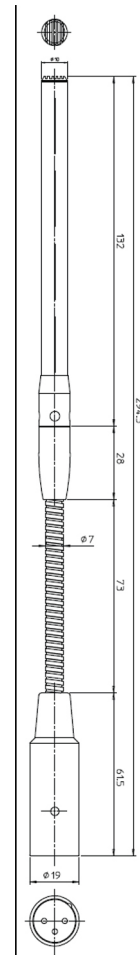

Connectors

Connector type	3-pin male XLR
-----------------------	----------------

Mechanical

Dimensions (length)	294.5 mm
Weight	108 g
Color	Black

Certifications

The DCS 6000 system conforms to IEC 60914 standard.

How To Order

Microphone unit

Shotgun microphone (incl. foam wind screen)	GM 6622
---	----------------

DRAWING

SHURE[®]
LEGENDARY
PERFORMANCE™

United States, Canada,
Latin America, Caribbean:
Shure Incorporated
5800 West Touhy Avenue
Niles, IL 60714-4608 USA