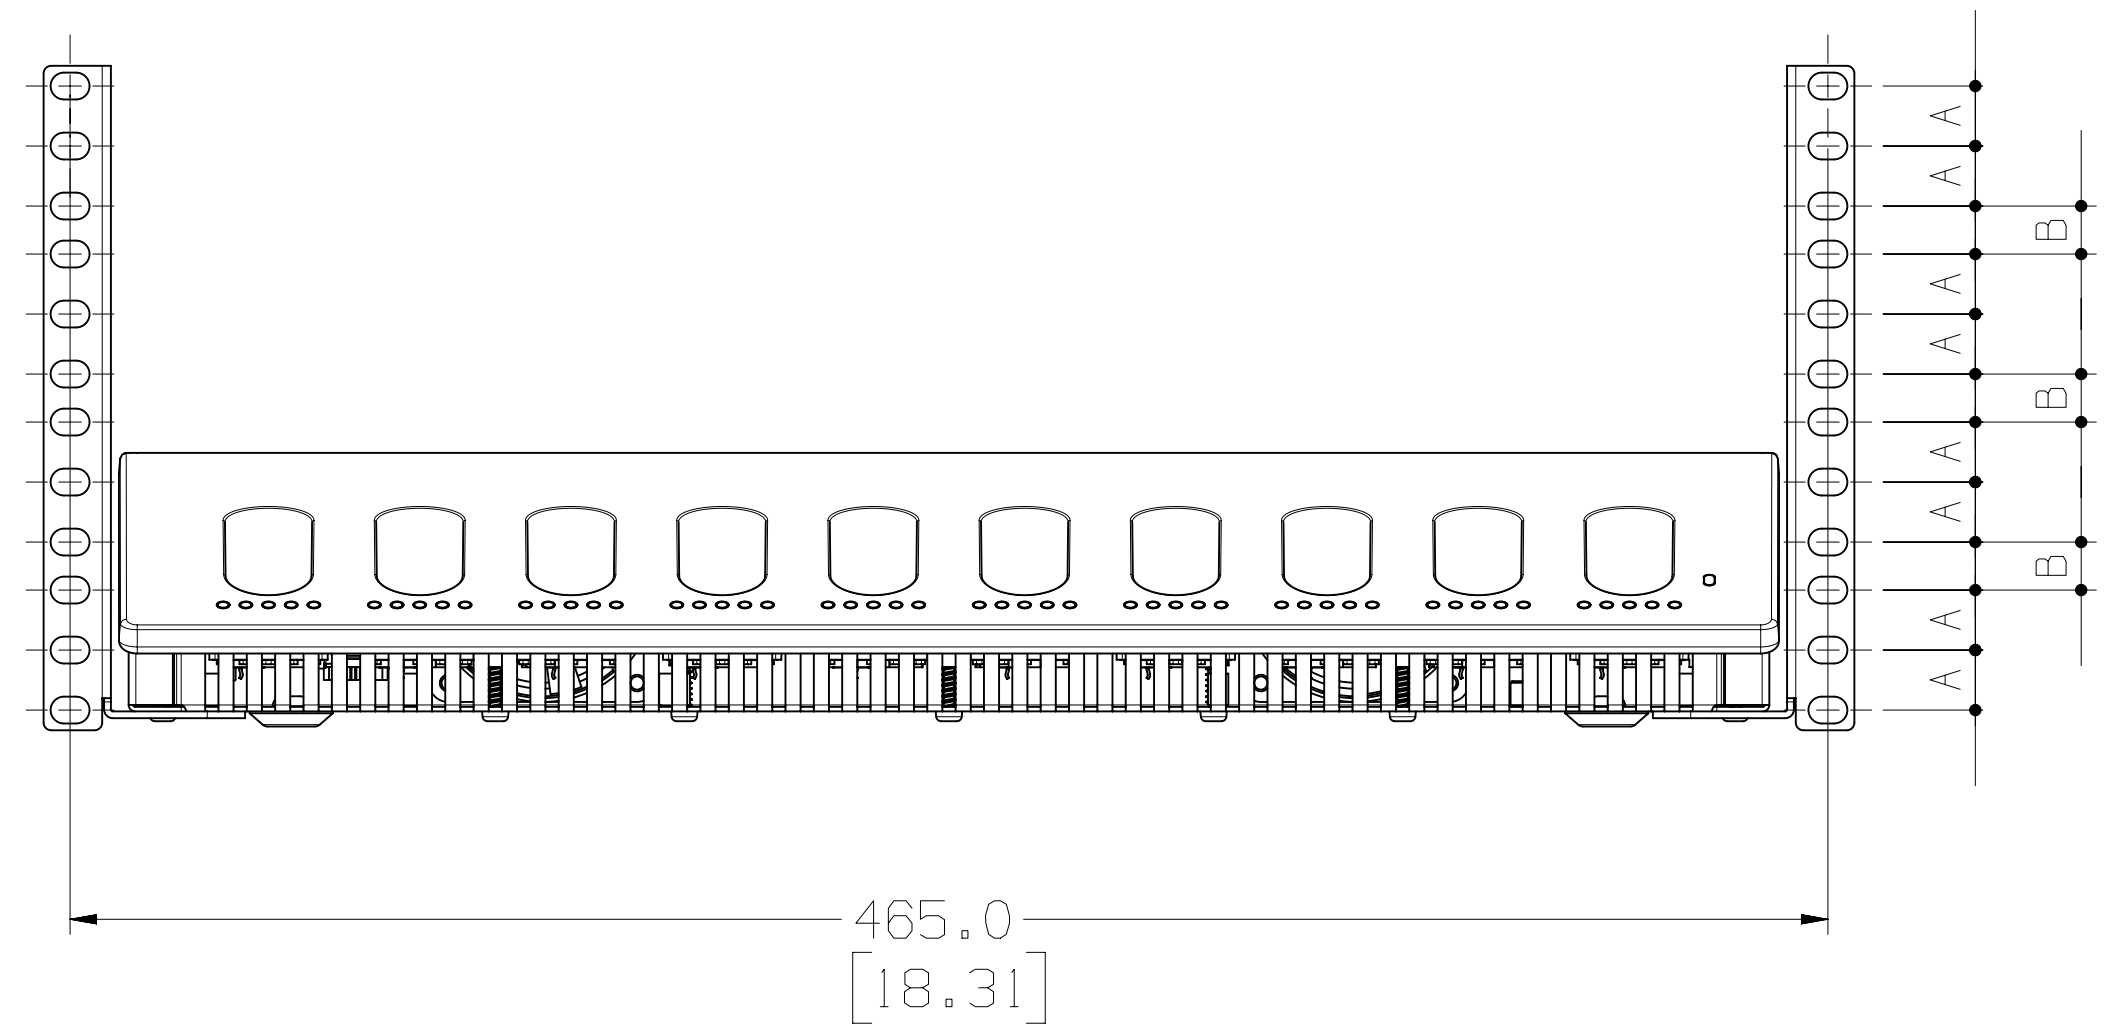

SHURE MXCWNCS

MXCWNCS WITHOUT RACKS

ITEM	DIMENSION
A	15.9 [0.62]
B	12.7 [0.50]

MXCWNCS WITH RACKS