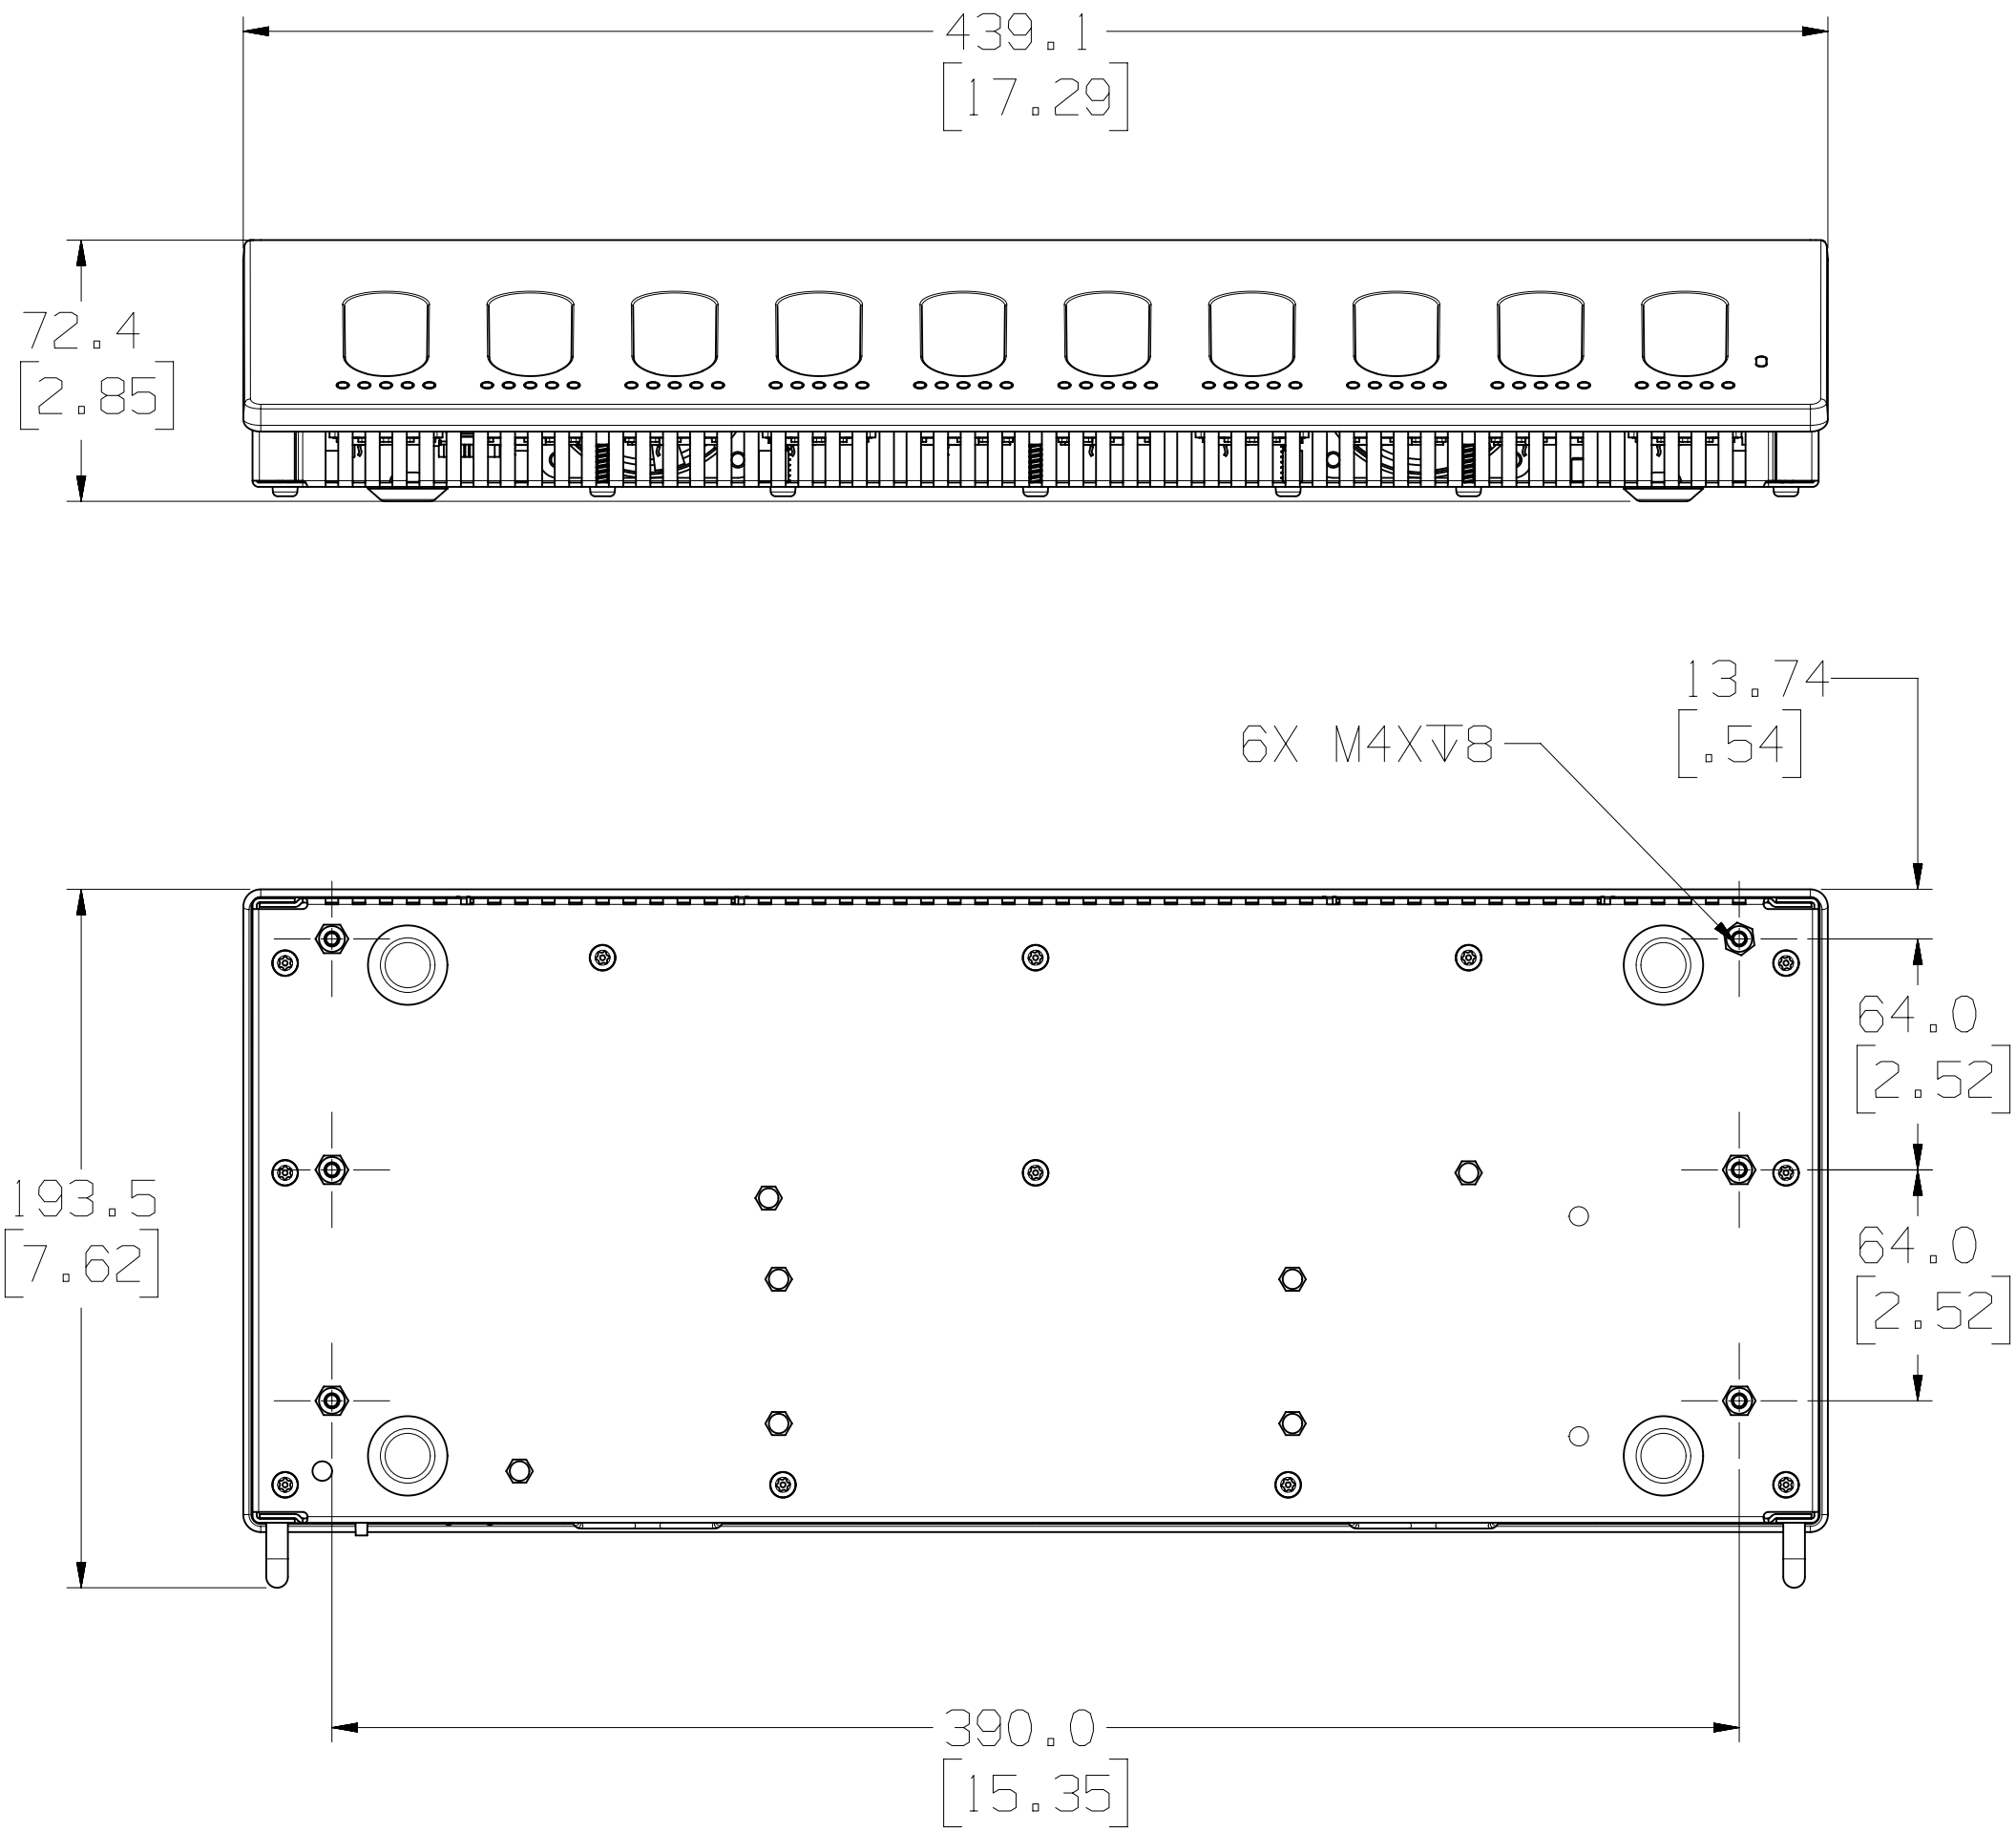

SHURE MXCWNCS

MXCWNCS WITHOUT RACKS

ITEM	DIMENSION
A	15.9 [0.62]
B	12.7 [0.50]

MXCWNCS WITH RACKS