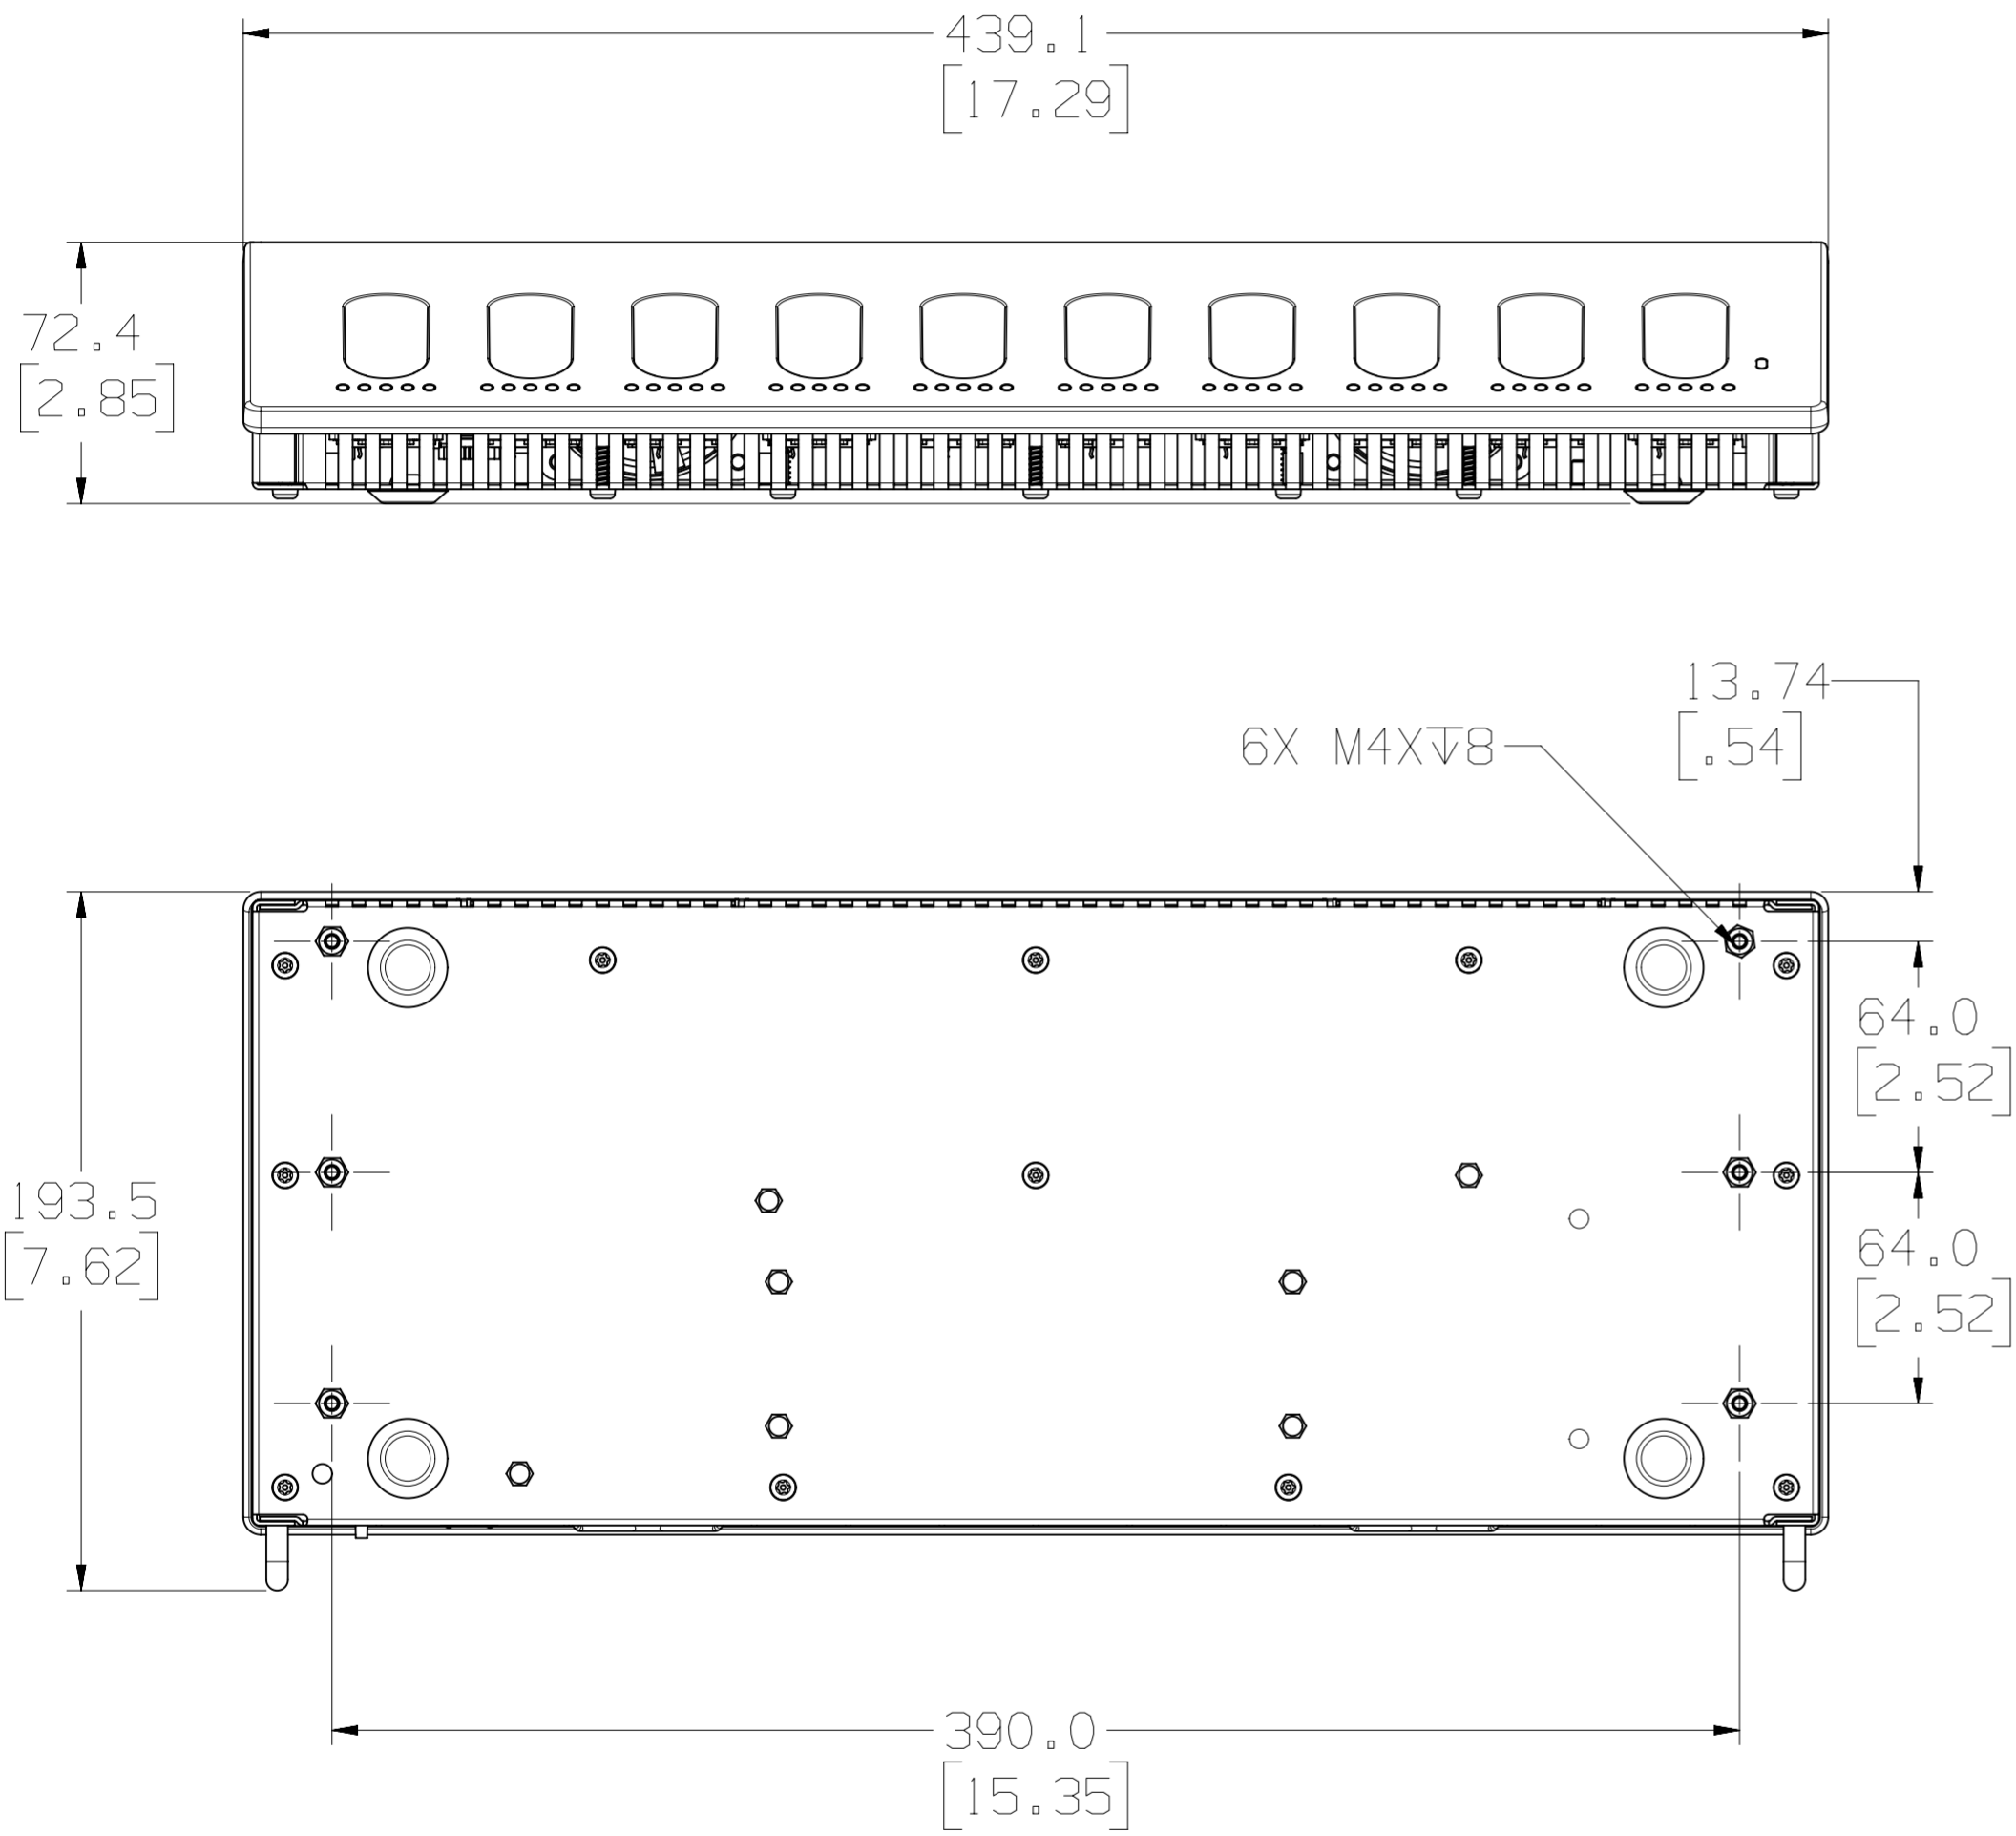

SHURE MXCWNCS

MXCWNCS WITHOUT RACKS

ITEM	DIMENSION
A	15.9 [0.62]
B	12.7 [0.50]

MXCWNCS WITH RACKS