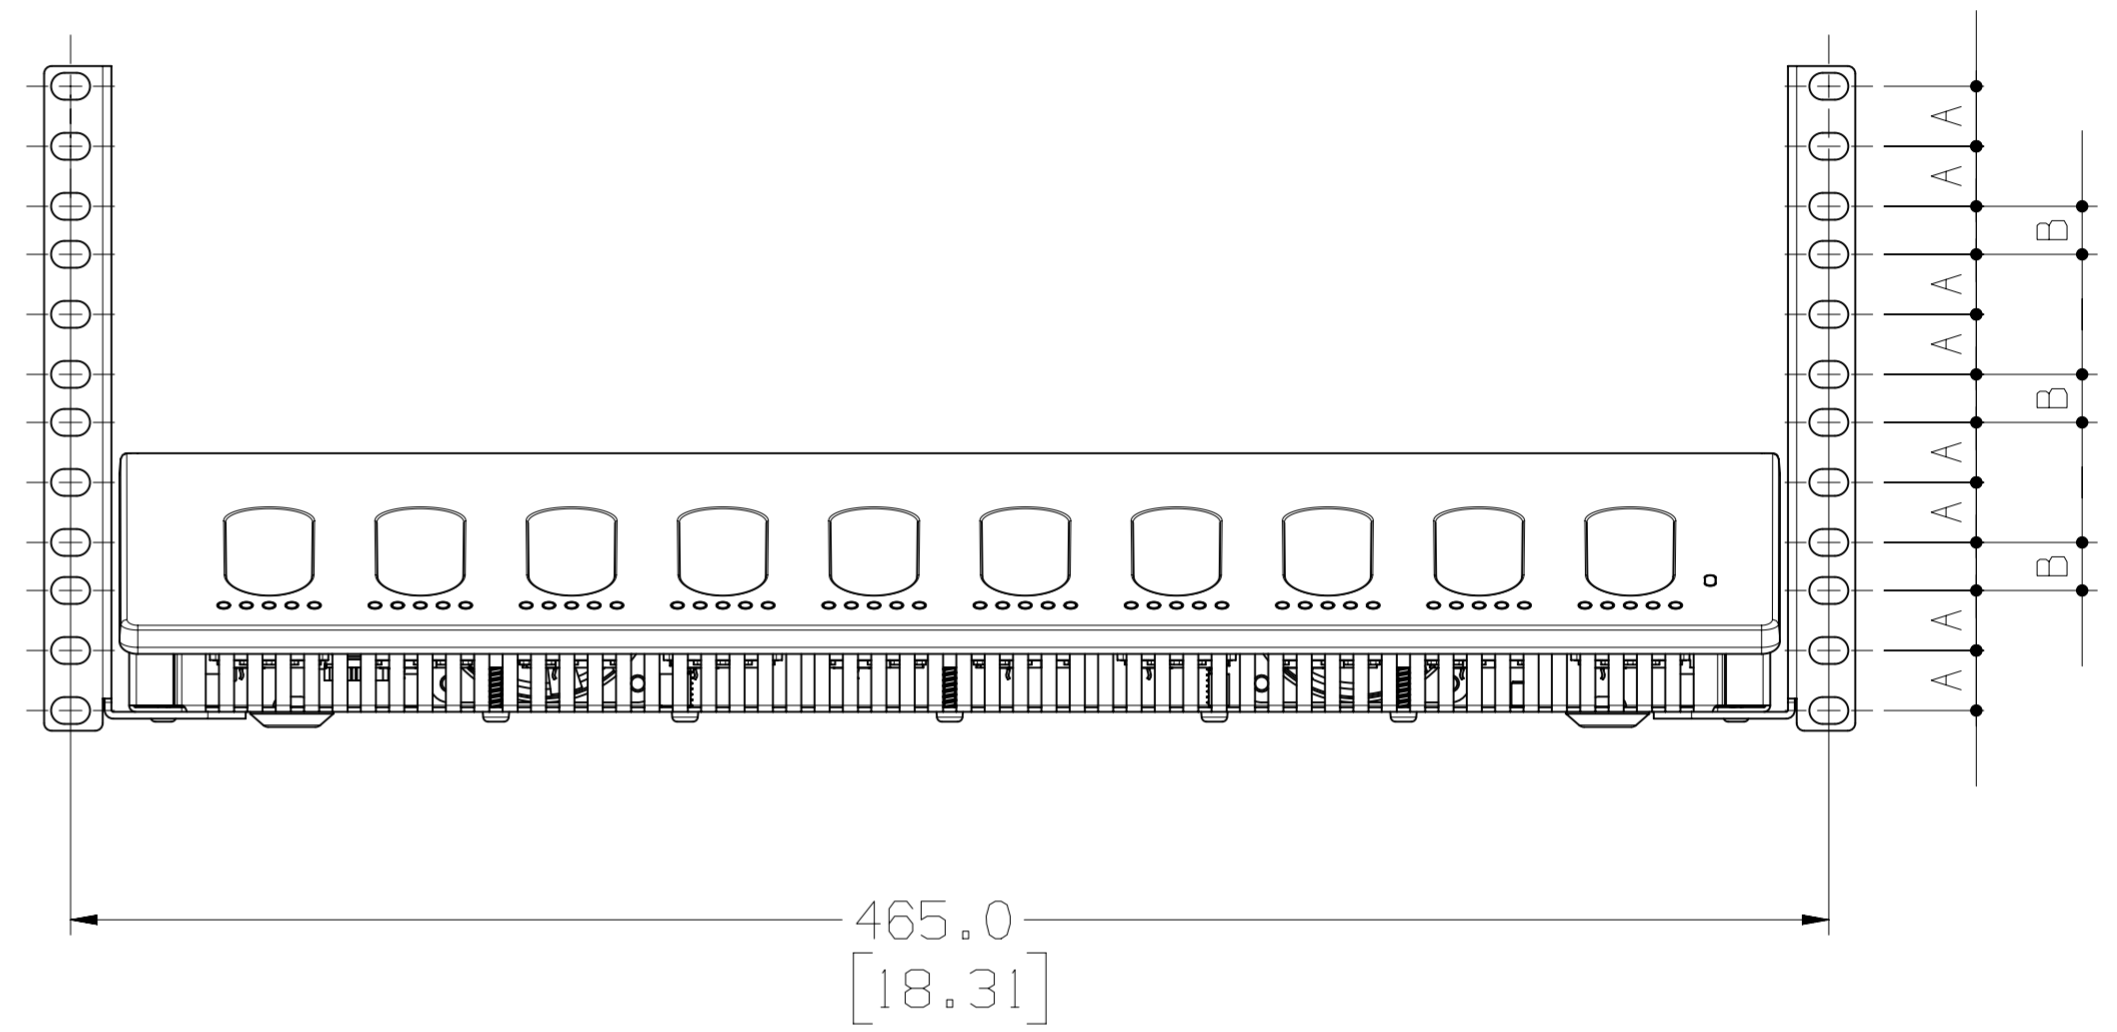

SHURE MXCWNCS

MXCWNCS WITHOUT RACKS

ITEM	DIMENSION
A	15.9 [0.62]
B	12.7 [0.50]

MXCWNCS WITH RACKS